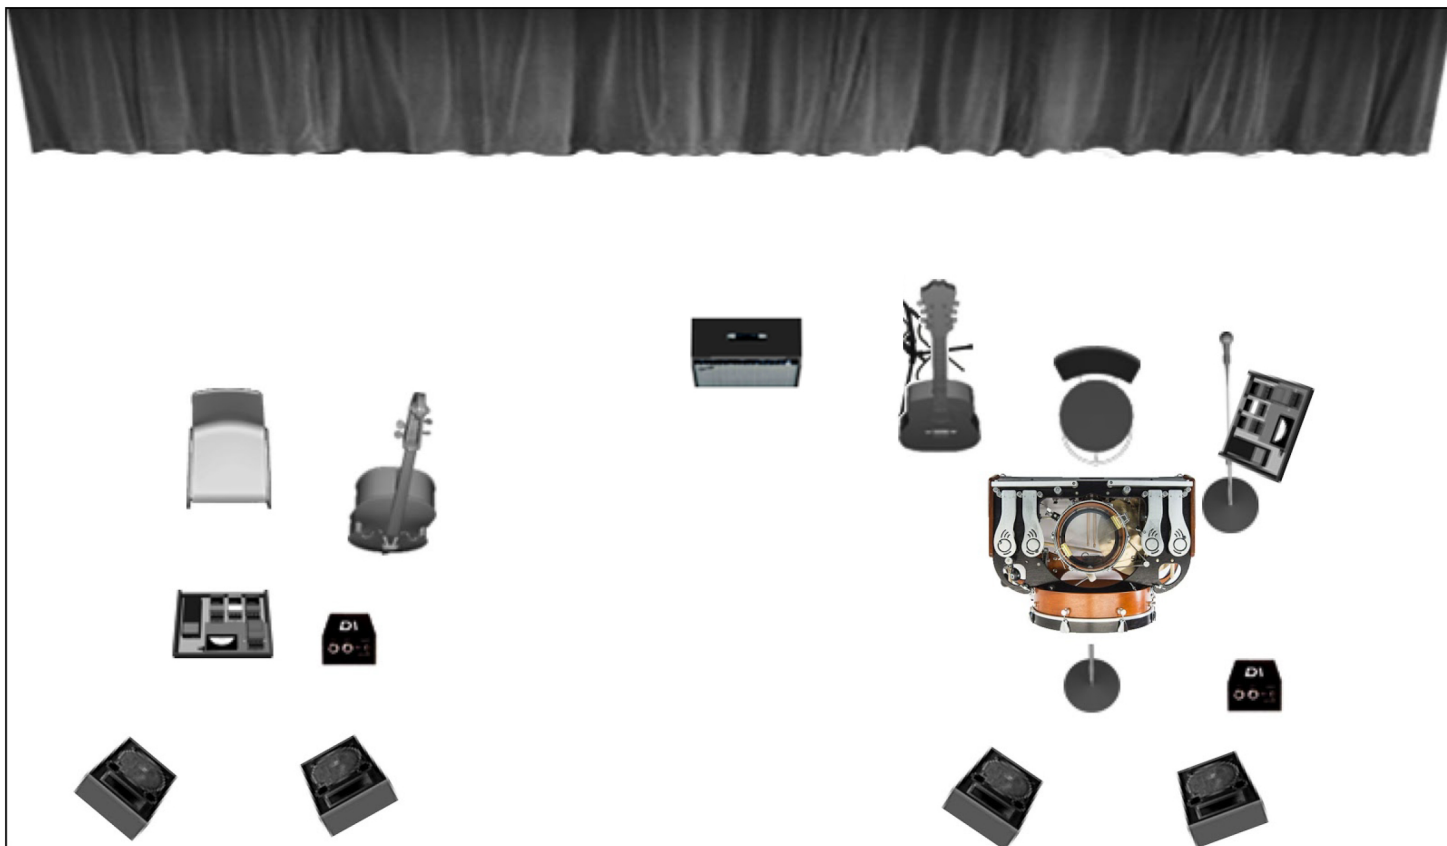

Sunflurry- Stage Plot with Foot Drums

Contact Suki Kuehn- 337-281-0783

sunflurymusic@gmail.com

INPUT	INSTRUMENT	EQUIPMENT
RUBY		
1	VOCAL	1 XLR out (mic/stand provided by band)
2	GUITAR	Fender Blues Jr amp (to be mic'd by house)
3	FOOT DRUMS	1 XLR out from Shure Beta 91 (provided by band) <u>*PHANTOM POWER REQUIRED**</u>
SUKI		
4	CELLO	1 quarter inch out (provided by band)